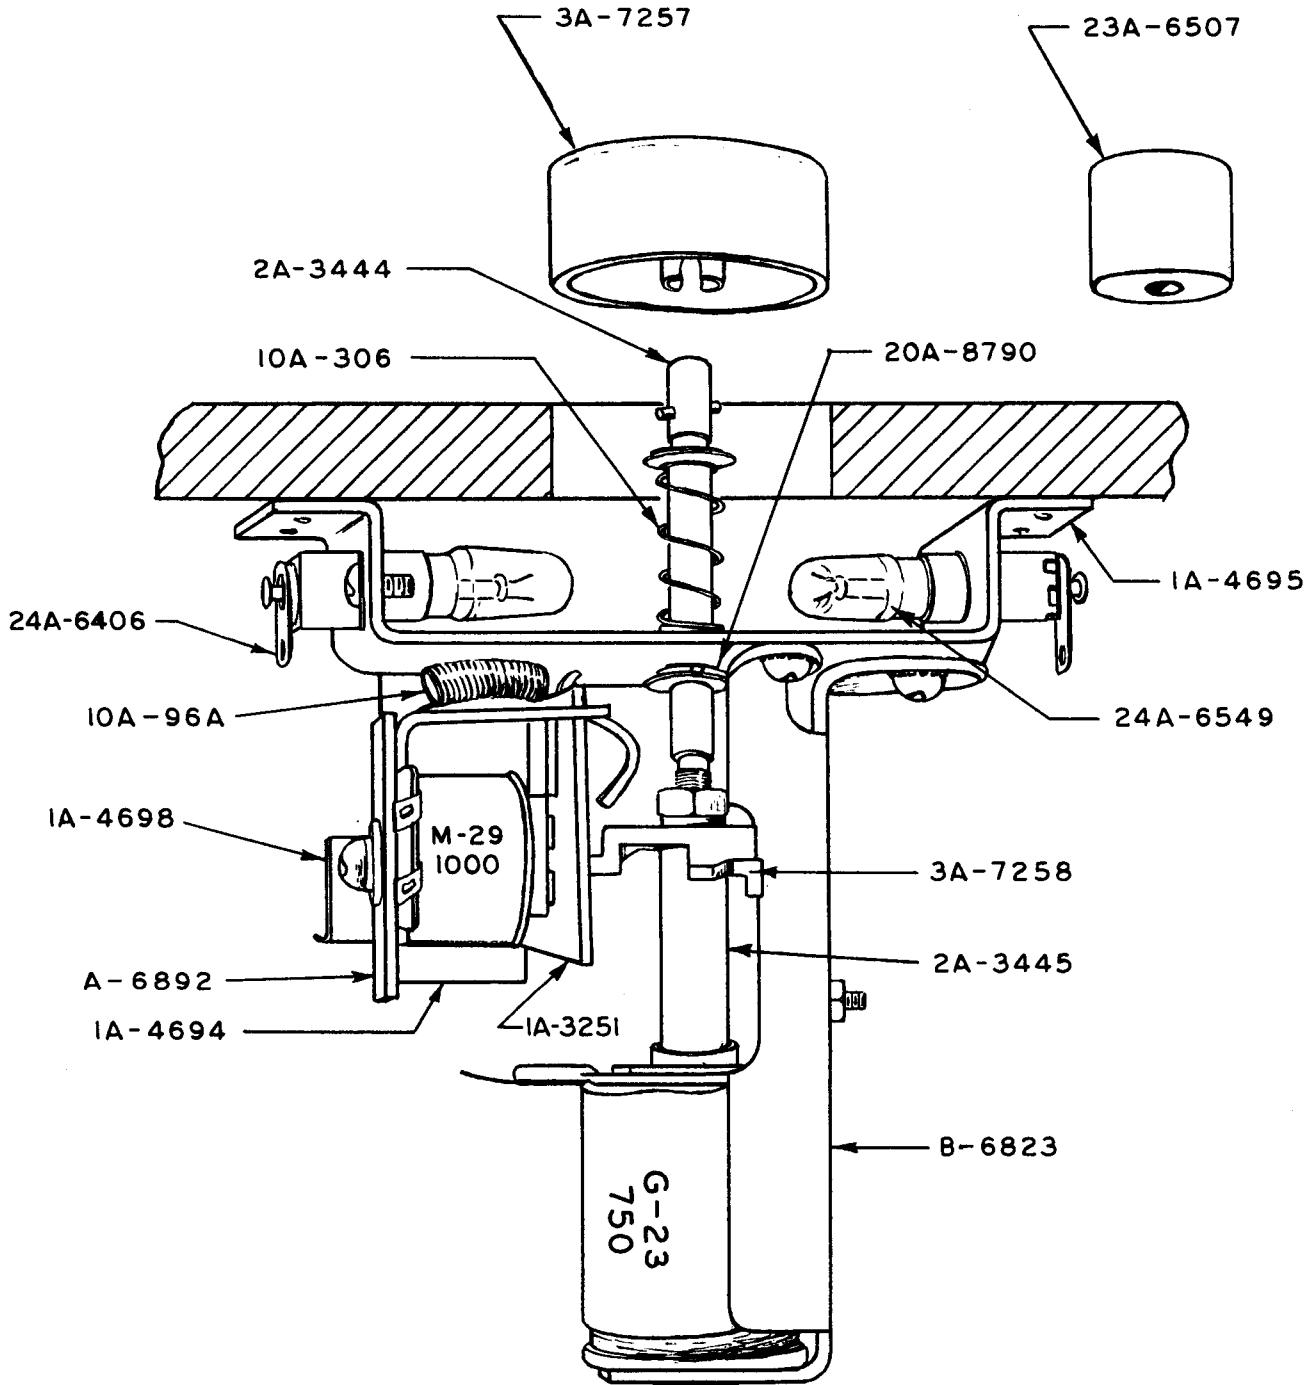

CATALOG SUPPLEMENT "L"

WITH
NEW PARTS & UNITS
FOR

CABARET

Williams[®] ELECTRONICS, INC.
SUBSIDIARY OF THE SEEBURG CORPORATION

3401 N. California Ave.
Phone 267-2240

Chicago, Ill. 60618, U.S.A.
Cable Address: Wilcoin

DISAPPEARING POST UNIT B-7089

LARGE BELL (5") UNIT B-7050